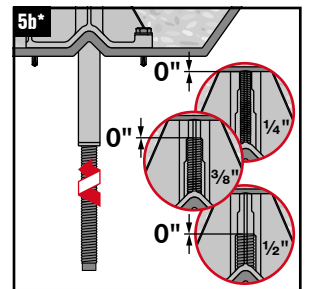

KCM-MD Short Plate $\frac{1}{4}'' + \frac{3}{8}'' + \frac{1}{2}''$

2379230-10.2022

75 Kwik Cast KCM-MD SHORT PLATE $\frac{1}{4}'' + \frac{3}{8}'' + \frac{1}{2}''$ BLK-ORG #2378177

Info | Shop

qr.hilti.com/2221702

Made in Taiwan
Hilti = trademark of
Hilti Corp., Schaan, LI 7

LOT NUMBER:

UL/FM Listing does not cover the $\frac{1}{4}$ inch rod size

* Turn threaded rod until bottomed out to ensure full thread engagement