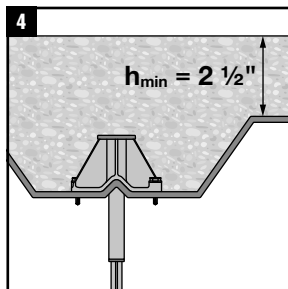

KCM-MD Short Plate $\frac{1}{4}'' + \frac{3}{8}'' + \frac{1}{2}''$

2379230-10.2022

75 Kwik Cast KCM-MD SHORT PLATE $\frac{1}{4}'' + \frac{3}{8}'' + \frac{1}{2}''$ BLK-ORG #2378177

Info | Shop

qr.hilti.com/2221702

Made in Taiwan
Hilti = trademark of
Hilti Corp., Schaan, LI 7

LOT NUMBER:

UL/FM Listing does not cover the $\frac{1}{4}$ inch rod size

* Turn threaded rod until bottomed out to ensure full thread engagement