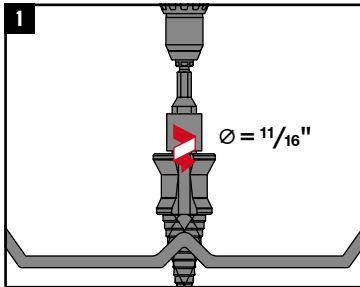

KCM-MD Short Plate $\frac{1}{4}'' + \frac{3}{8}'' + \frac{1}{2}''$

2379230-10.2022

75 Kwik Cast KCM-MD SHORT PLATE $\frac{1}{4}'' + \frac{3}{8}'' + \frac{1}{2}''$ BLK-ORG #2378177

Info | Shop

qr.hilti.com/2221702

Made in Taiwan
Hilti = trademark of
Hilti Corp., Schaan, LI 7

LOT NUMBER:

UL/FM Listing does not cover the $\frac{1}{4}$ inch rod size

* Turn threaded rod until bottomed out to ensure full thread engagement