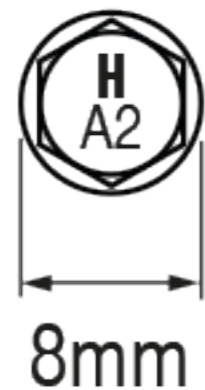

# S-MDW01S 6,5x100

# 2284772

DC  
0.4-2mm

Rostfrei / Inox / Stainless A2

2289600