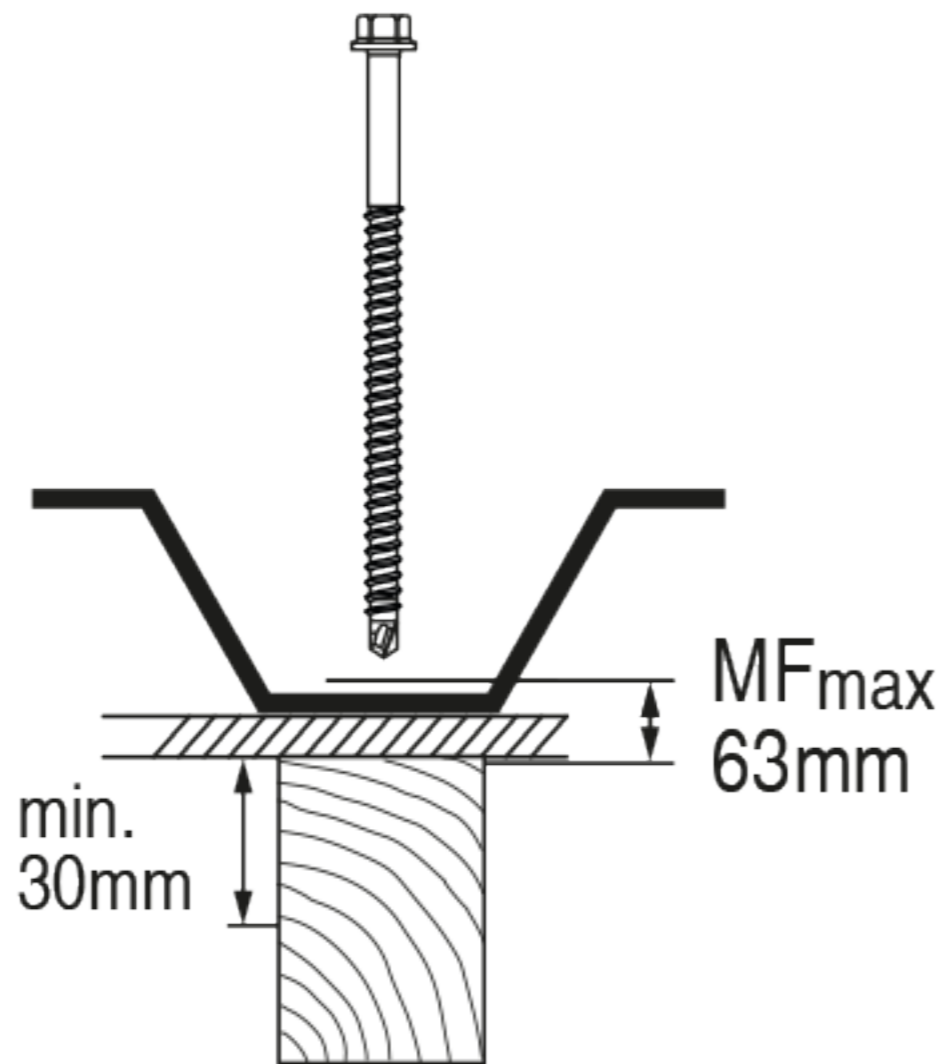

# S-MDW01S 6,5x100

# 2284772

DC  
0.4-2mm

Rostfrei / Inox / Stainless A2

2289600