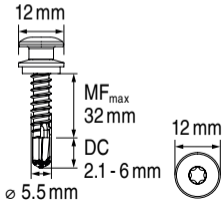

S-MD33PS 5,5x50

2229854

Rostfrei / Inox / Stainless A2

2247877-03.2020