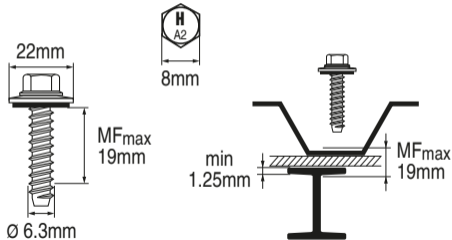

# S-MP 74S 6.3x32

# 283558

Rostfrei / Inox / Stainless A2

2081878