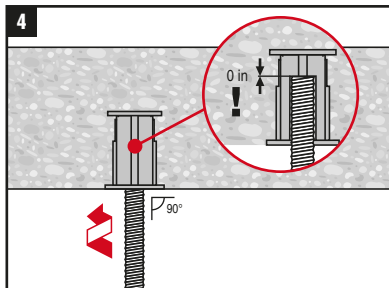

200 Kwik Cast KCS-WF 1/4" # 2155996

Info | Shop

qr.hilti.com/2155996

LOT NUMBER: Γ

Made in China

Hilti is registered trademark of Hilti Corporation, Schaan, LI

2156490-05.2017

Anchor Internal Diameter	Plastic Housing Color	minimum slab thickness (h _{min})
1/4"	green	2 1/2"
3/8"	red	2 1/2"
1/2"	orange	2 1/2"
5/8"	yellow	3 3/4"
3/4"	black	3 3/4"